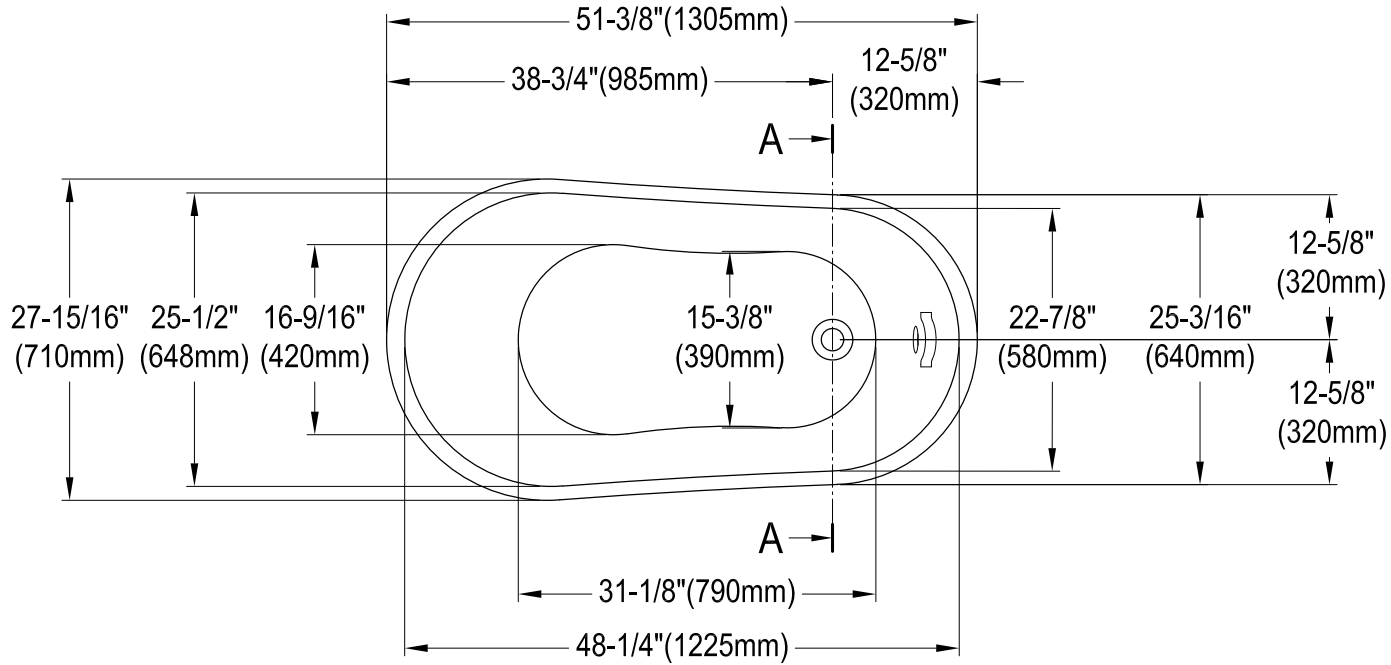

# VTND512824WAC0,1,2,5,7,8

51" Acrylic Clawfoot Tub

Section A-A