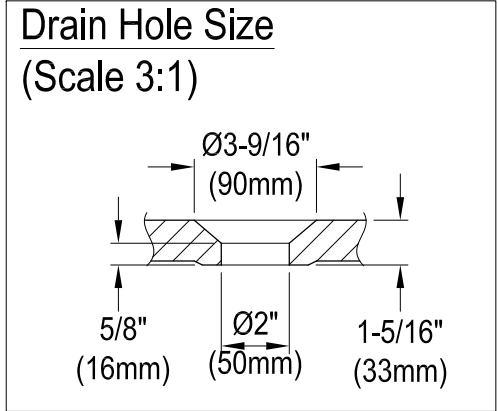

# VTND512824WAC0,1,2,5,7,8

51" Acrylic Clawfoot Tub

Section A-A