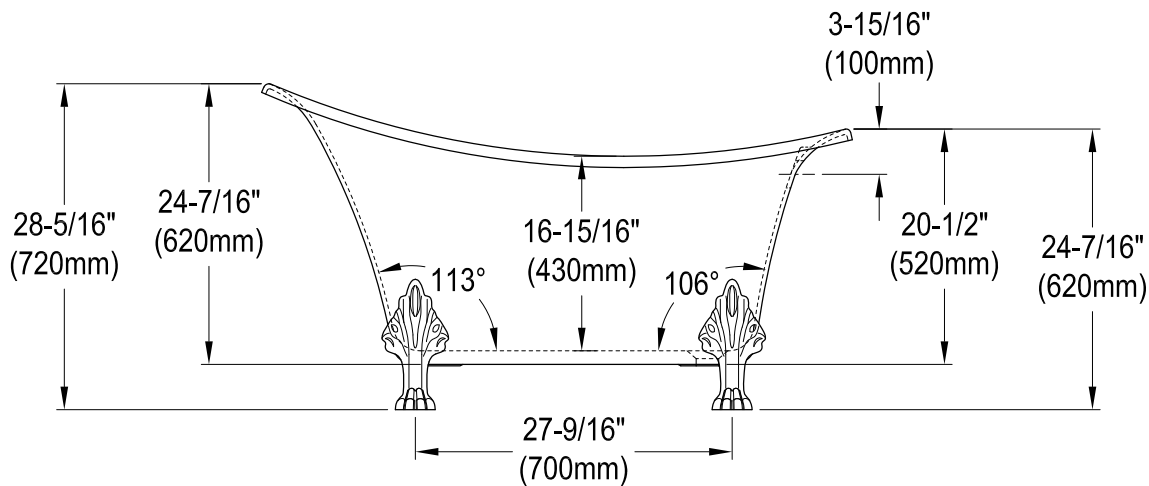

# VTND512824WAC0,1,2,5,7,8

51" Acrylic Clawfoot Tub

Section A-A