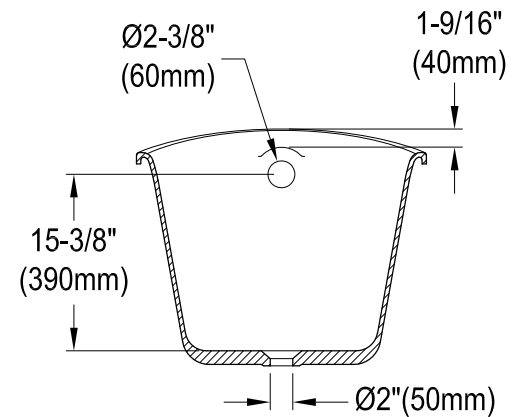

# VTND512824WAC0,1,2,5,7,8

51" Acrylic Clawfoot Tub

Section A-A