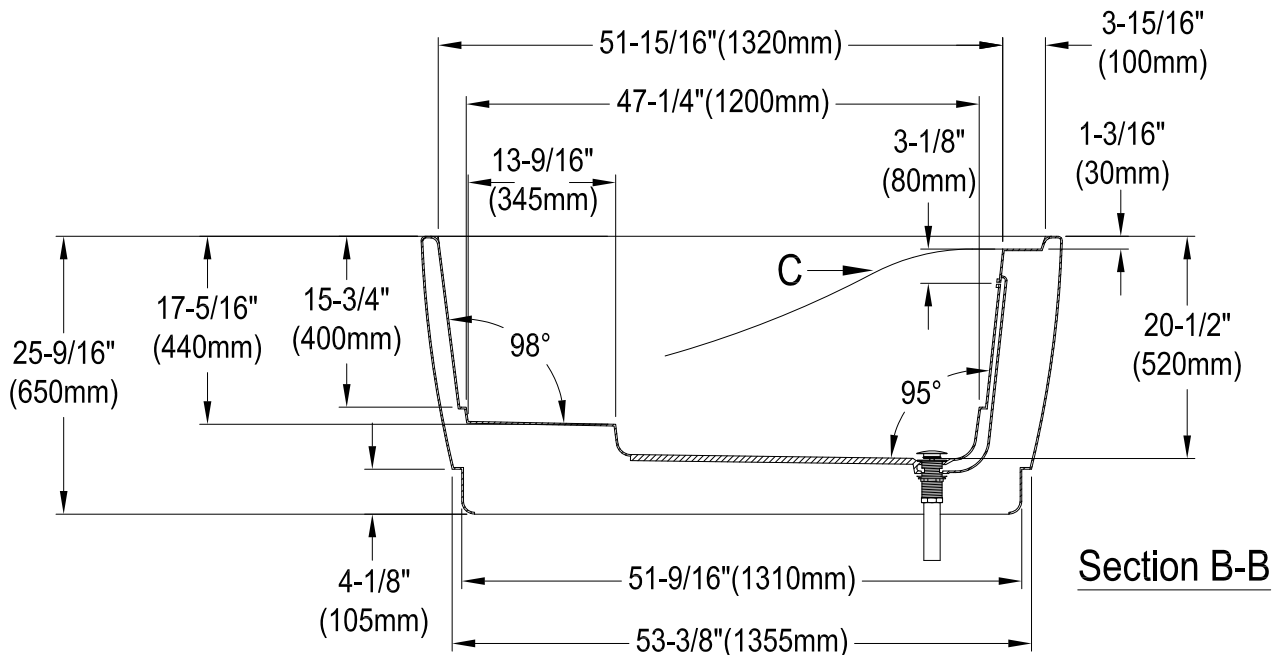

# VTOV593425S

59" Acrylic Freestanding Tub with Drain and Step Seat

M12 x 60 (5 pcs)

Drain Hole Size

Scale(3:1)

View C

Scale (3:1)

Section B-B