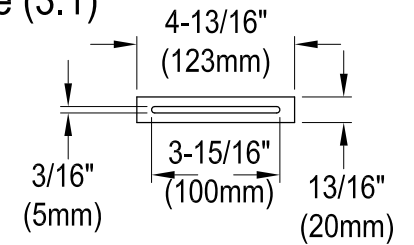

# VTOV593425S

59" Acrylic Freestanding Tub with Drain and Step Seat

M12 x 60 (5 pcs)

Drain Hole Size

Scale(3:1)

View C

Scale (3:1)

Section B-B