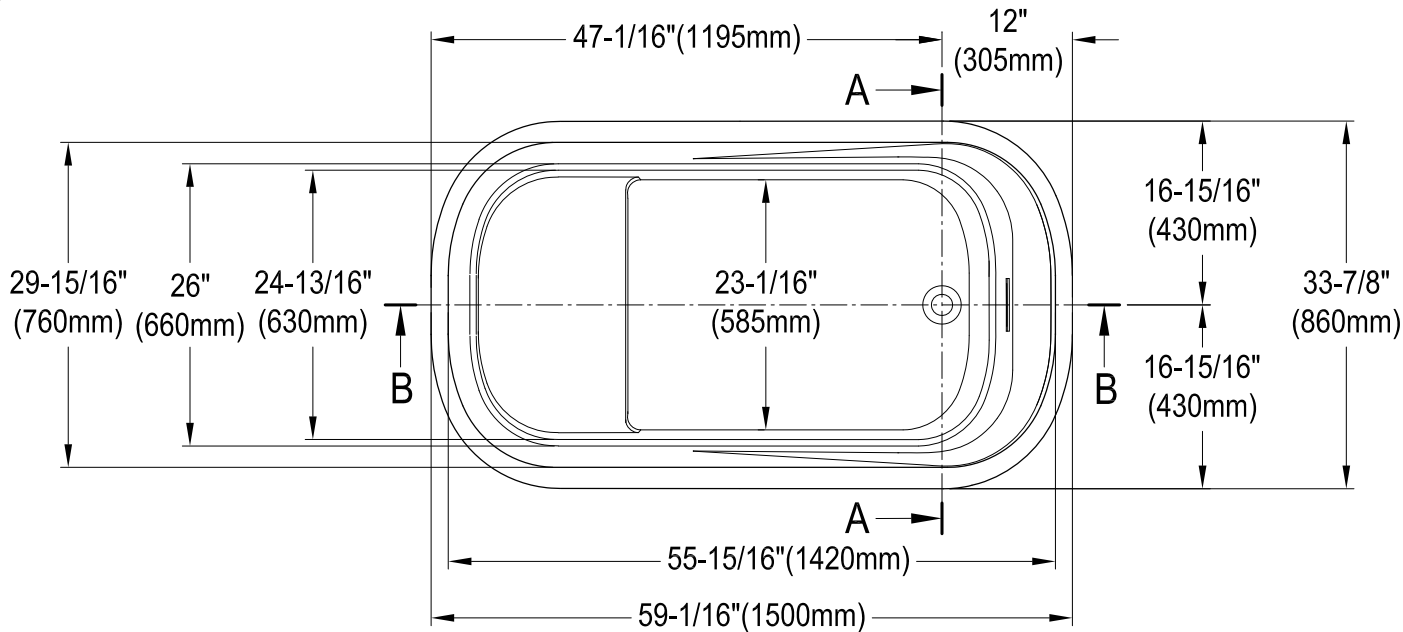

# VTOV593425S

59" Acrylic Freestanding Tub with Drain and Step Seat

M12 x 60 (5 pcs)

Drain Hole Size

Scale(3:1)

View C

Scale (3:1)

Section B-B