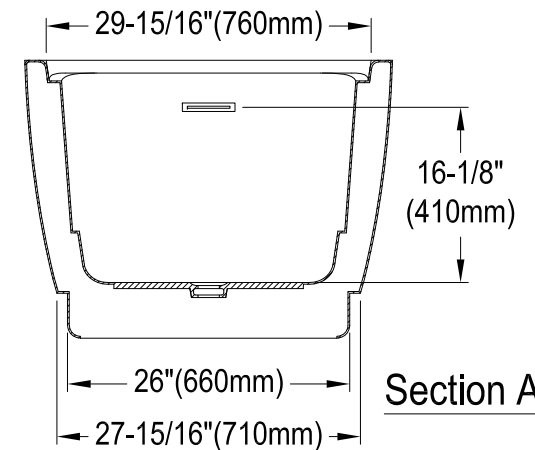

# VTOV593425S

59" Acrylic Freestanding Tub with Drain and Step Seat

M12 x 60 (5 pcs)

Drain Hole Size

Scale(3:1)

View C

Scale (3:1)

Section B-B