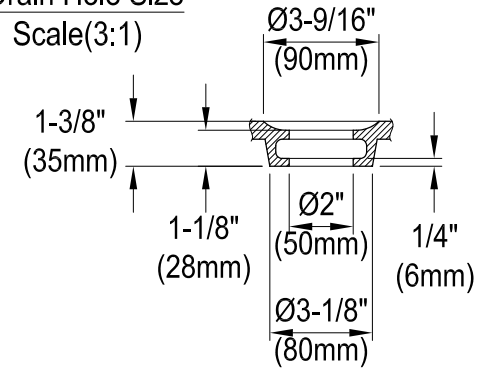

# VTOV593425S

59" Acrylic Freestanding Tub with Drain and Step Seat

M12 x 60 (5 pcs)

Drain Hole Size

Scale(3:1)

View C

Scale (3:1)

Section B-B