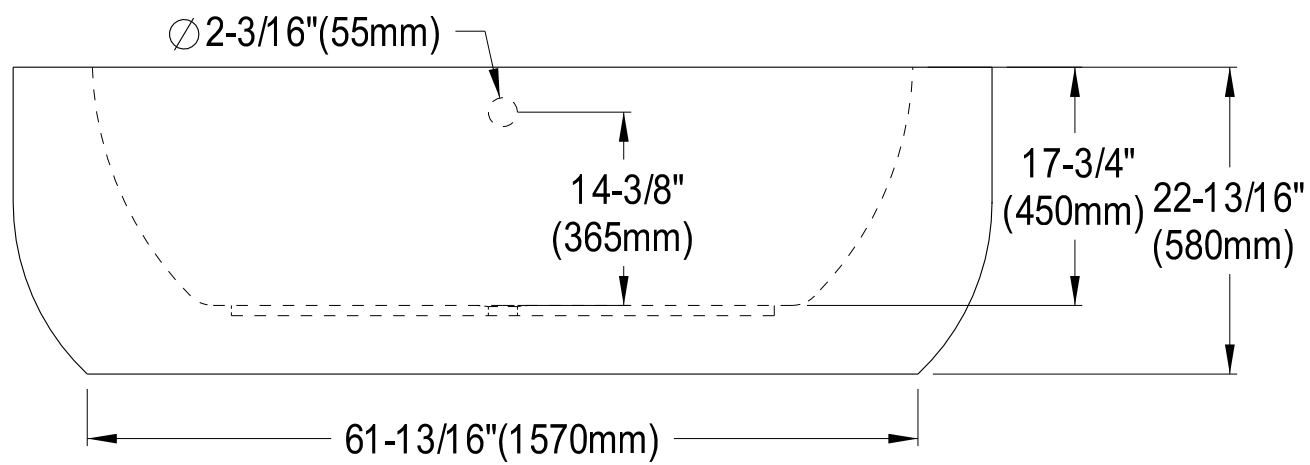

VTOV733623

73" Acrylic Tub With Overflow & Drain

M12 x 81 (4 pcs)

Four screws are shown, each with a hex head and a threaded shaft.

Section A-A