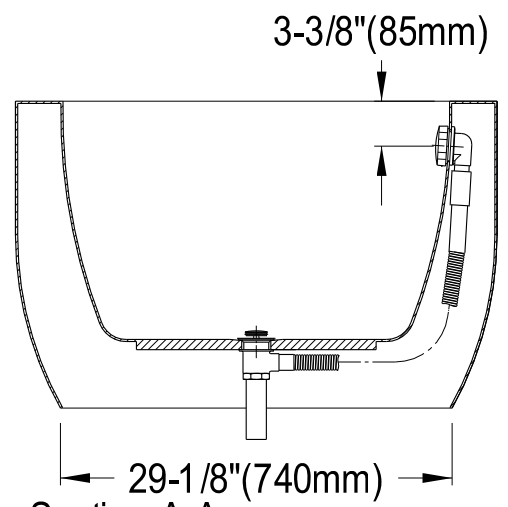

VTOV733623

73" Acrylic Tub With Overflow & Drain

M12 x 81 (4 pcs)

Four screws are shown, each with a hex head and a threaded shaft.

Section A-A