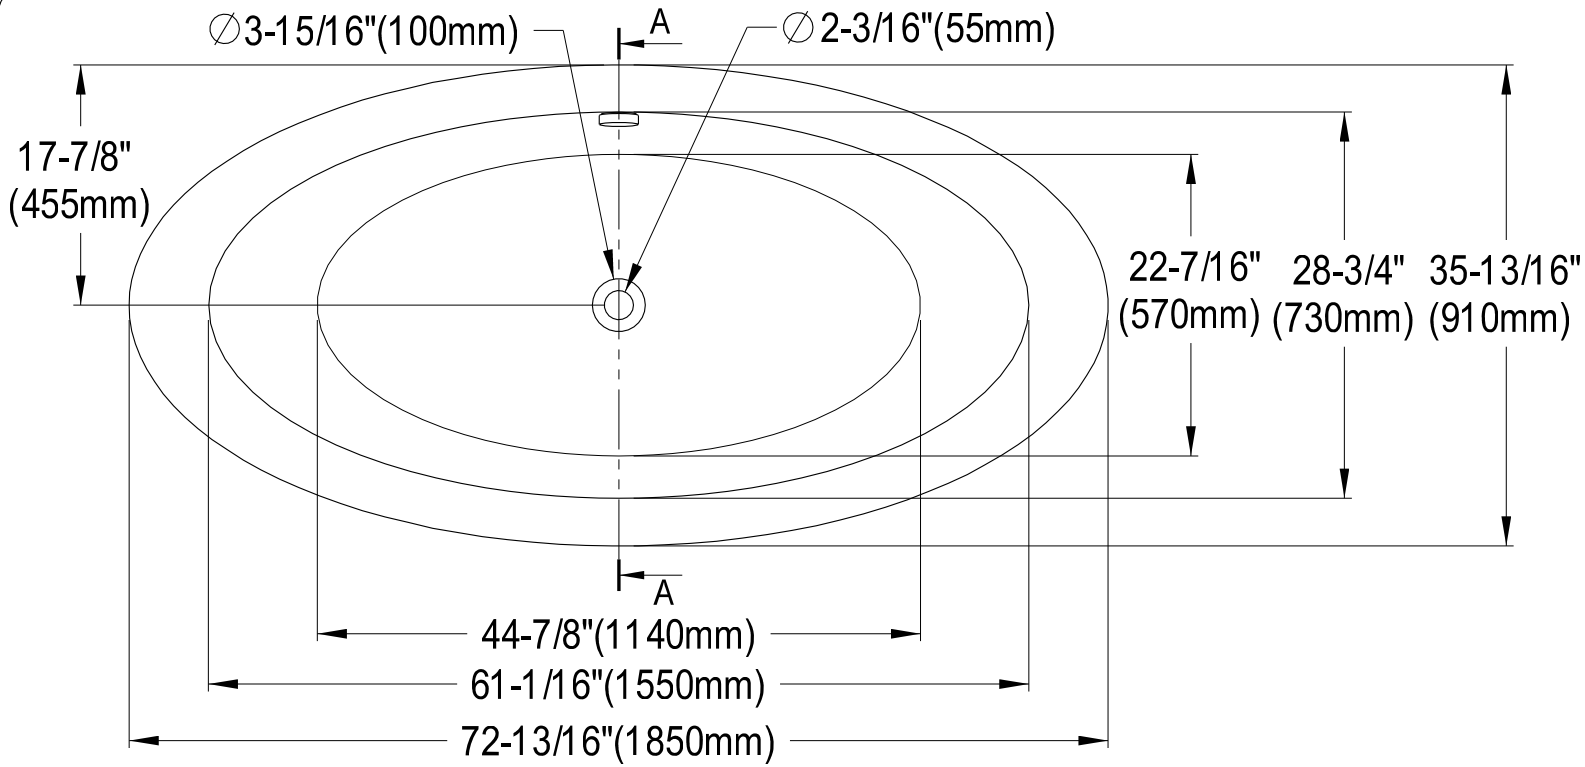

VTOV733623

73" Acrylic Tub With Overflow & Drain

M12 x 81 (4 pcs)

Four screws are shown, each with a hex head and a threaded shaft.

Section A-A