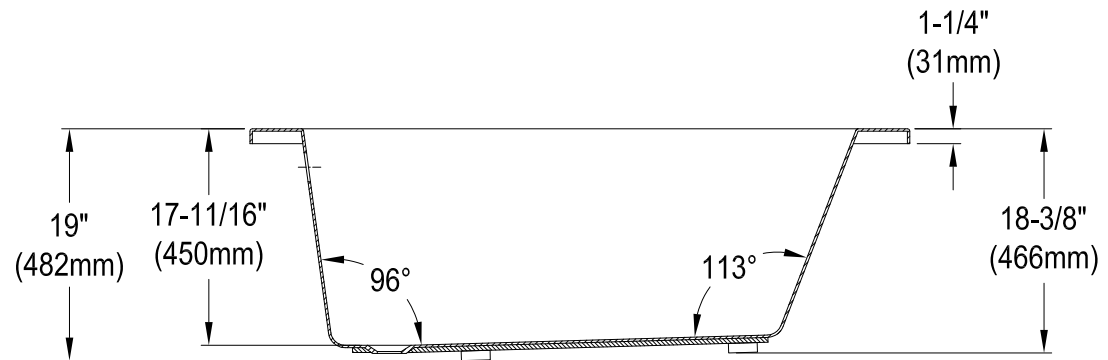

VTPN543219T

54" Acrylic Anti-Skid Drop-In Tub

Drain Hole Size

(Scale 3:1)

Section B-B

Section A-A