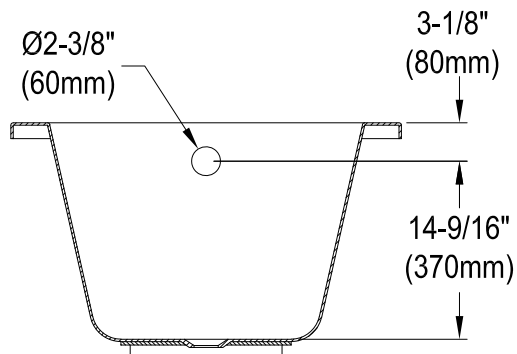

VTPN543219T

54" Acrylic Anti-Skid Drop-In Tub

Drain Hole Size

(Scale 3:1)

Section B-B

Section A-A