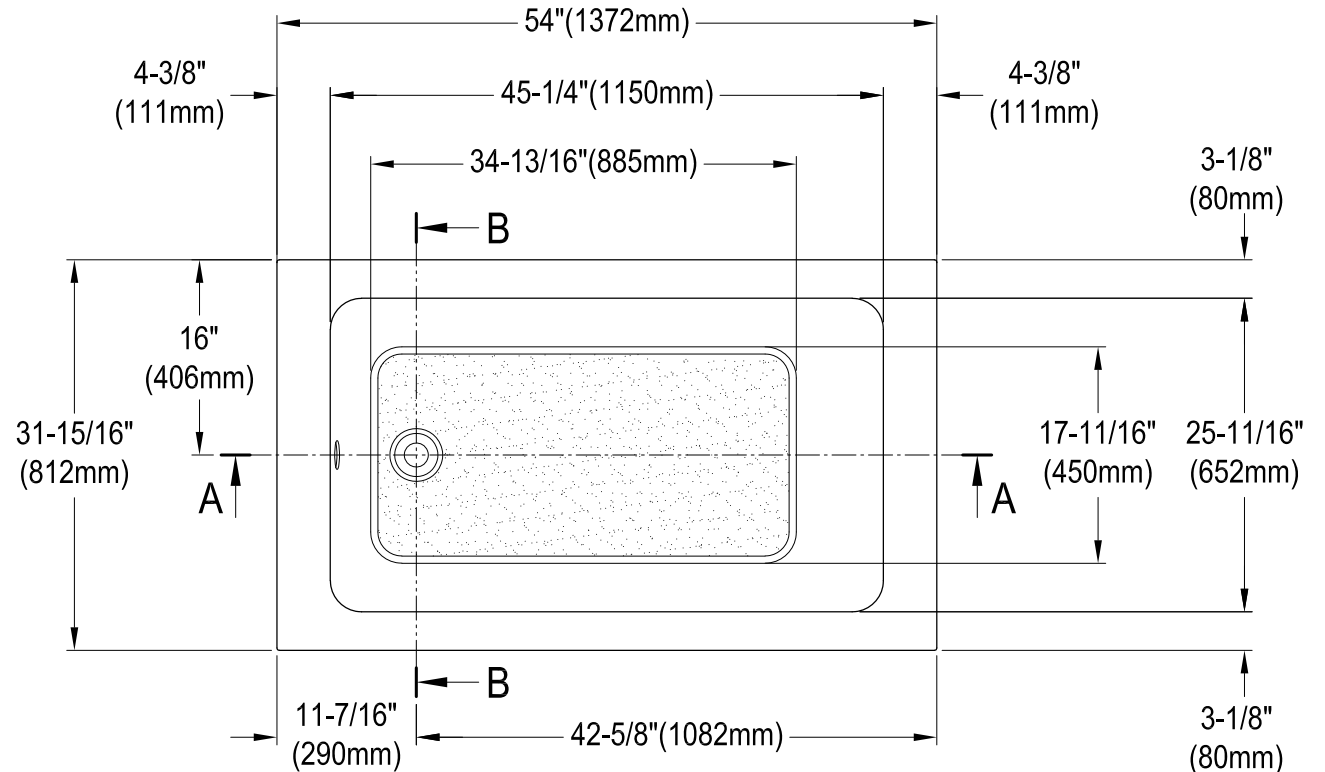

VTPN543219T

54" Acrylic Anti-Skid Drop-In Tub

Drain Hole Size

(Scale 3:1)

Section B-B

Section A-A