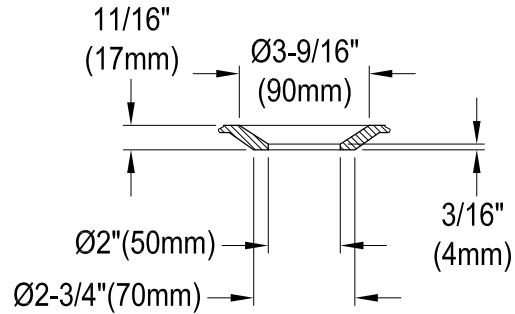

VTPN543219T

54" Acrylic Anti-Skid Drop-In Tub

Drain Hole Size

(Scale 3:1)

Section B-B

Section A-A