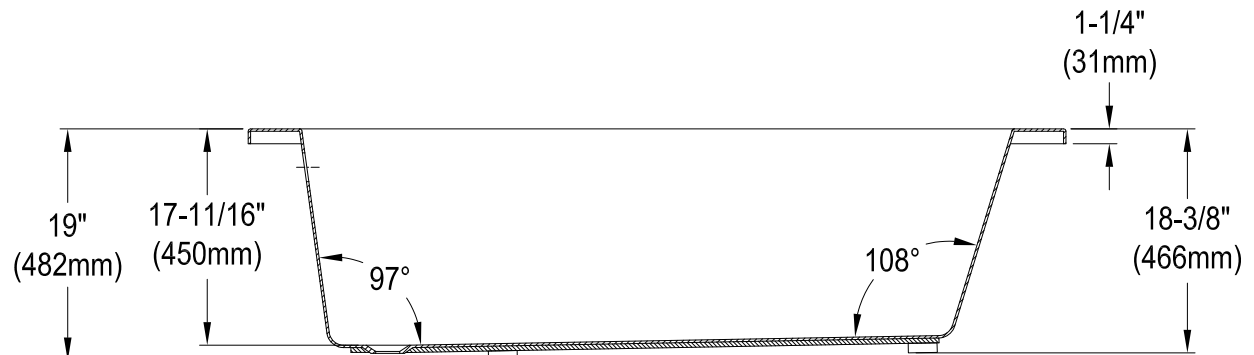

VTPN673419T

67" Acrylic Anti-Skid Drop-In Tub

Drain Hole Size

(Scale 3:1)

Section B-B

Section A-A