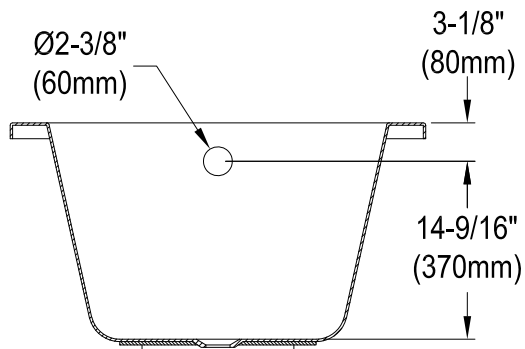

VTPN673419T

67" Acrylic Anti-Skid Drop-In Tub

Drain Hole Size

(Scale 3:1)

Section B-B

Section A-A