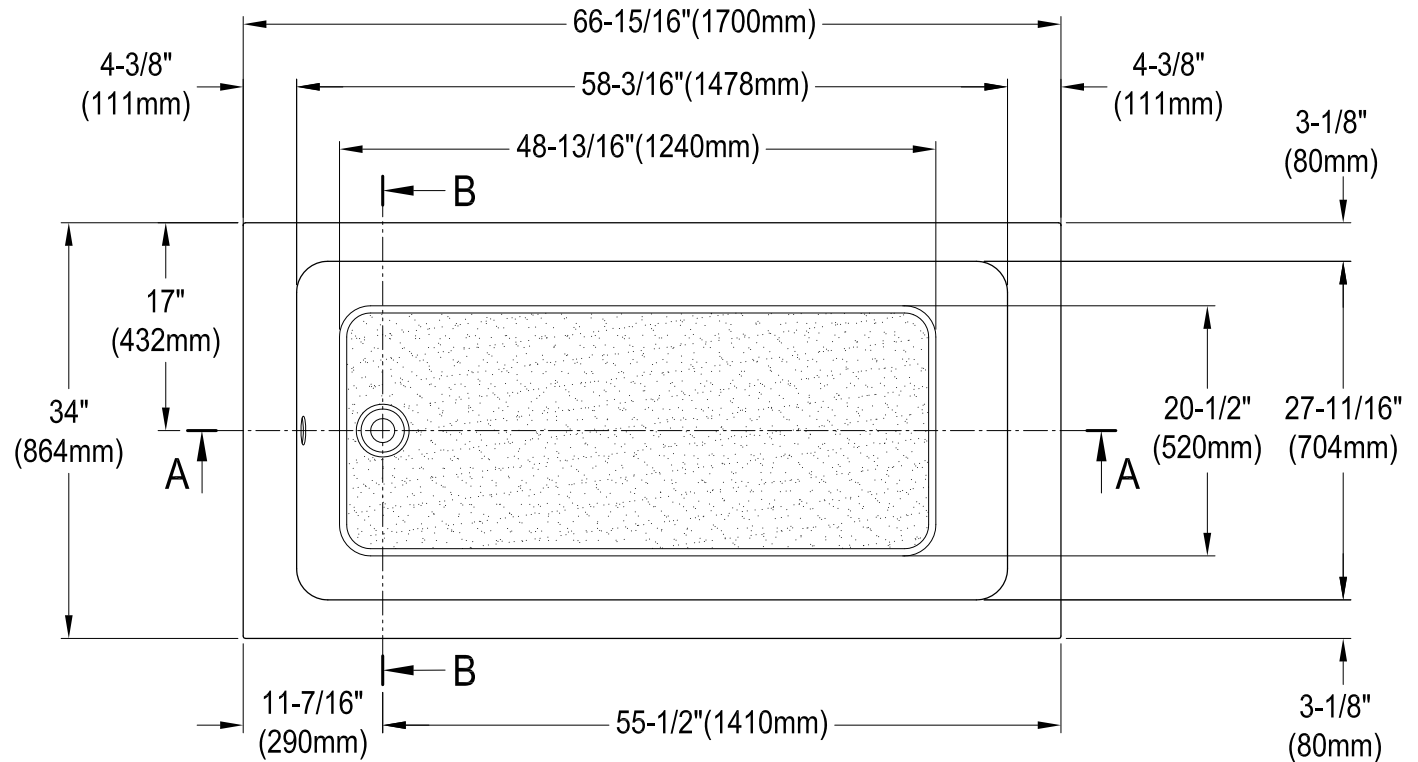

VTPN673419T

67" Acrylic Anti-Skid Drop-In Tub

Drain Hole Size

(Scale 3:1)

Section B-B

Section A-A