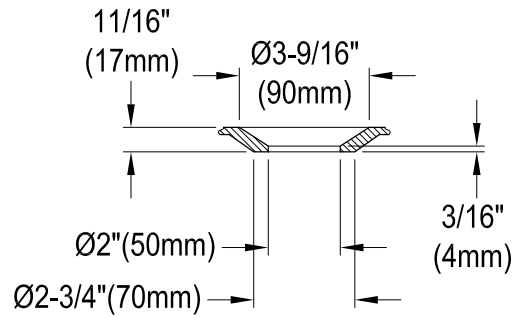

VTPN673419T

67" Acrylic Anti-Skid Drop-In Tub

Drain Hole Size

(Scale 3:1)

Section B-B

Section A-A