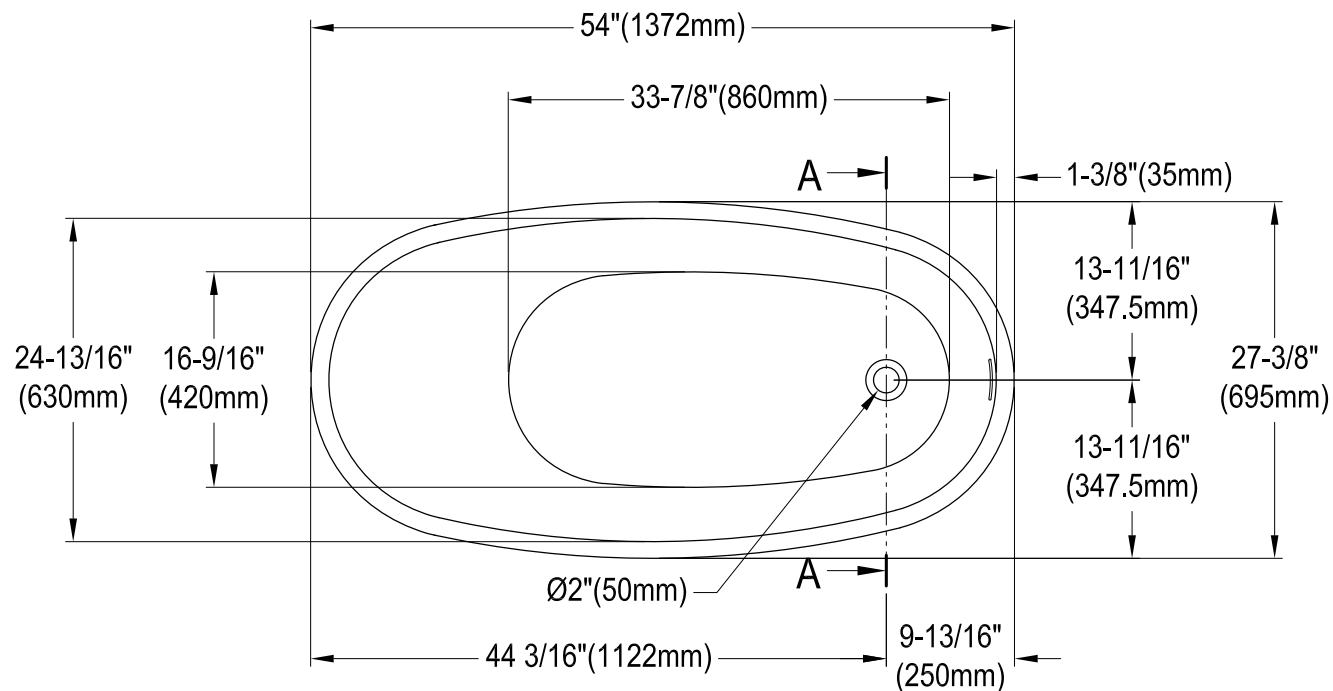

VTRS542827

54" Freestanding Acrylic Tub with Drain

M14 x100 (4 pcs)

Drain Hole Size
Scale (3:1)