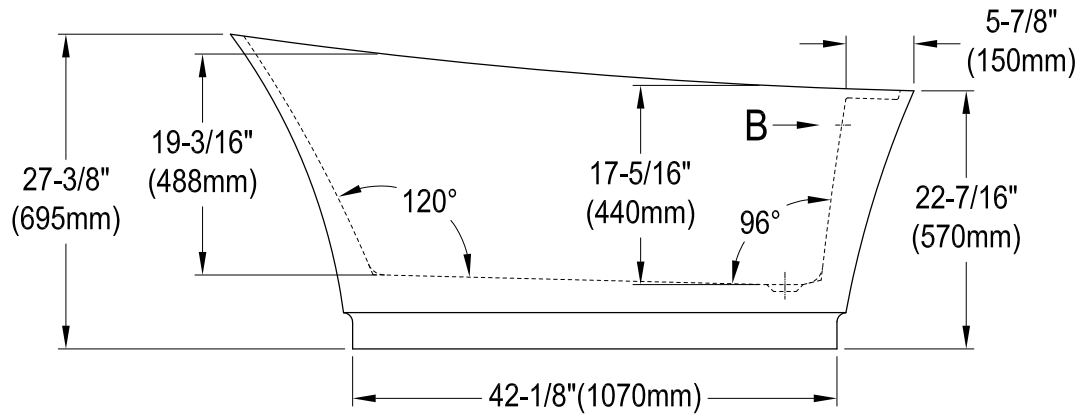

VTRS592826

59" Freestanding Acrylic Tub with Drain

M14 x 120 (2 pcs)
M14 x 100 (3 pcs)

Diagram showing five screws: two M14 x 120 screws and three M14 x 100 screws.

Section A-A