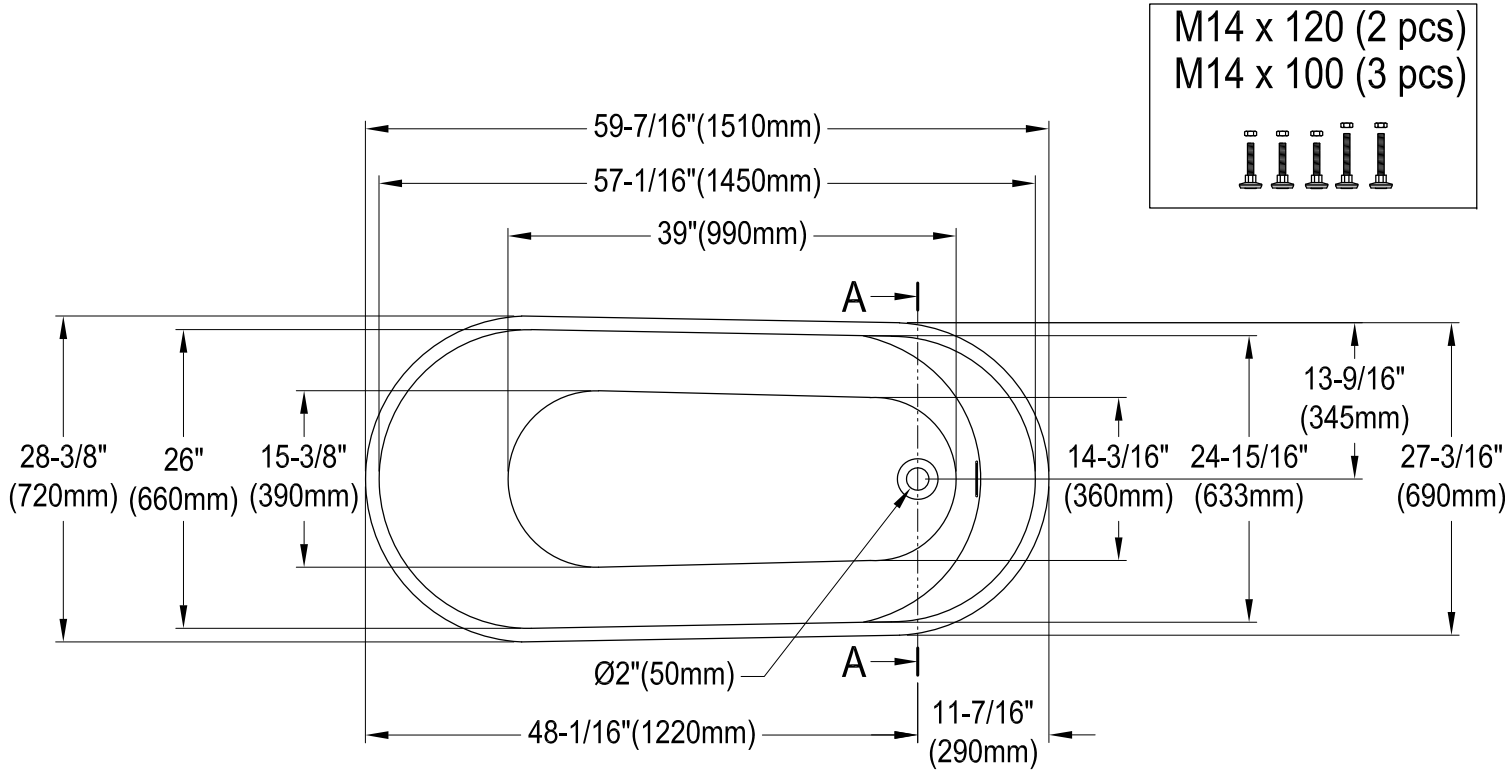

VTRS592826

59" Freestanding Acrylic Tub with Drain

M14 x 120 (2 pcs)
M14 x 100 (3 pcs)

Diagram showing five screws: two M14 x 120 screws and three M14 x 100 screws.

Section A-A