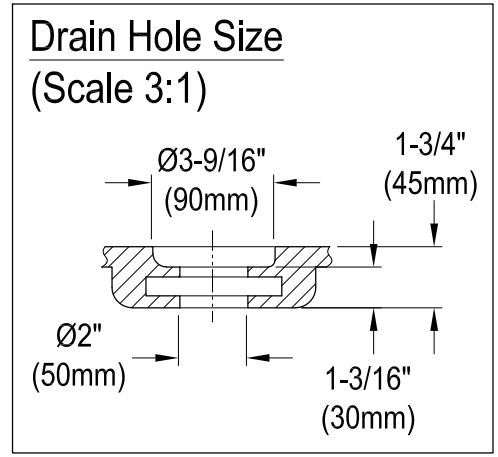

VTRS592826

59" Freestanding Acrylic Tub with Drain

M14 x 120 (2 pcs)
M14 x 100 (3 pcs)

Diagram showing five screws: two M14 x 120 screws and three M14 x 100 screws.

Section A-A