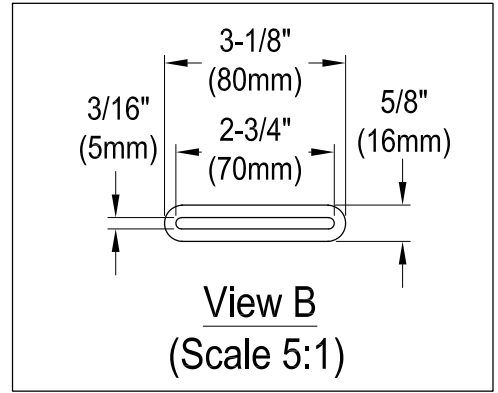

VTRS592826

59" Freestanding Acrylic Tub with Drain

M14 x 120 (2 pcs)
M14 x 100 (3 pcs)

Diagram showing five screws: two M14 x 120 screws and three M14 x 100 screws.

Section A-A