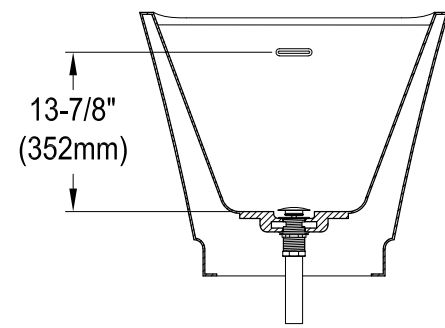

VTRS592826

59" Freestanding Acrylic Tub with Drain

M14 x 120 (2 pcs)
M14 x 100 (3 pcs)

Diagram showing five screws: two M14 x 120 screws and three M14 x 100 screws.

Section A-A