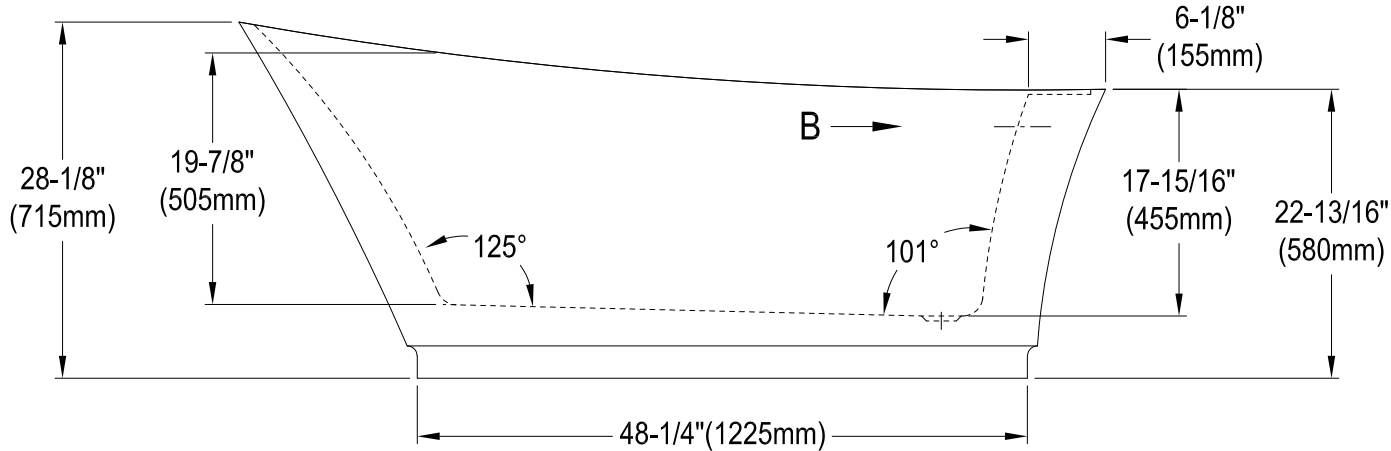

VTRS683027

68" Freestanding Acrylic Tub With Drain

M14 x 120 (2 pcs)
M14 x 100 (3 pcs)

Section A-A