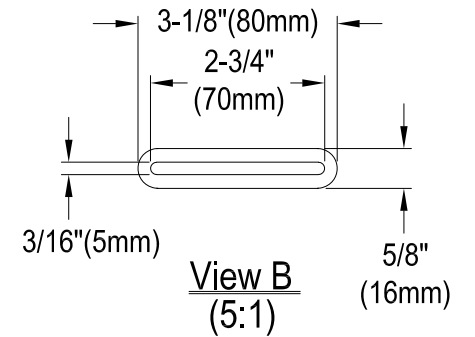

VTRS683027

68" Freestanding Acrylic Tub With Drain

M14 x 120 (2 pcs)
M14 x 100 (3 pcs)

Section A-A