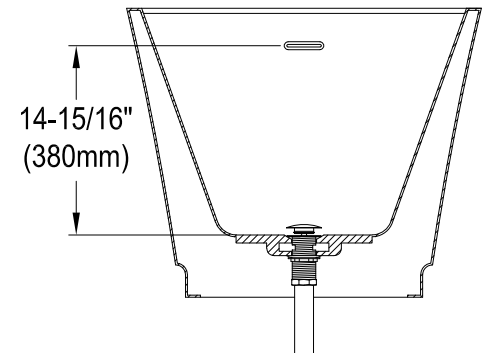

VTRS683027

68" Freestanding Acrylic Tub With Drain

M14 x 120 (2 pcs)
M14 x 100 (3 pcs)

Section A-A