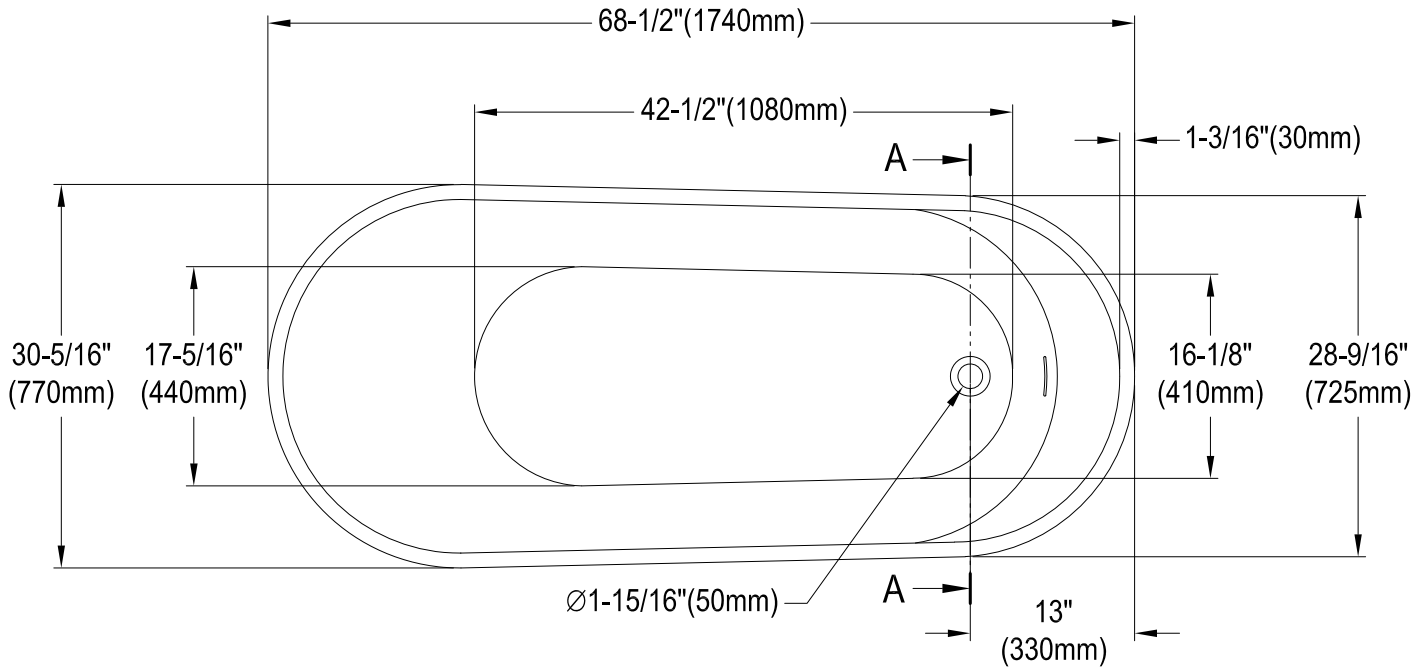

VTRS683027

68" Freestanding Acrylic Tub With Drain

M14 x 120 (2 pcs)
M14 x 100 (3 pcs)

Section A-A