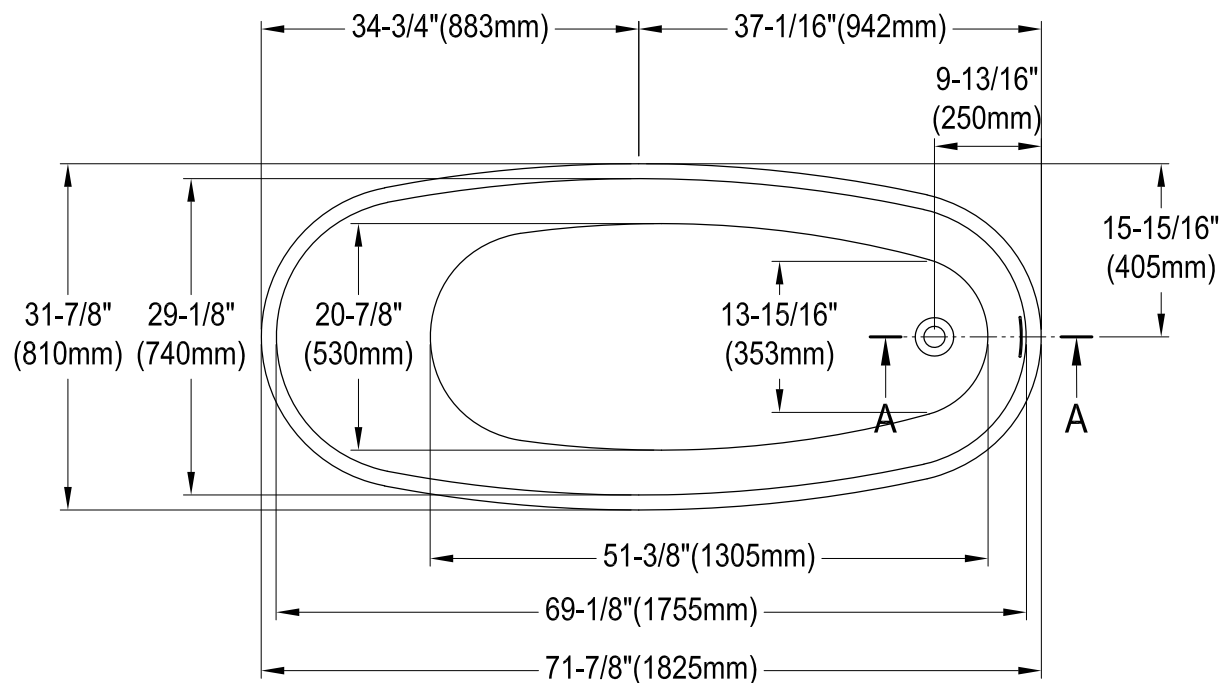

VTRS723228

72" Acrylic Freestanding Tub with Drain

M14 x 130 (3 pcs)
M14 x 150 (2 pcs)

Drain Hole Size

View B