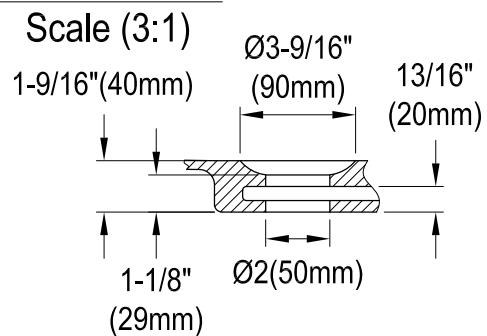

VTRS723228

72" Acrylic Freestanding Tub with Drain

M14 x 130 (3 pcs)
M14 x 150 (2 pcs)

Drain Hole Size

View B