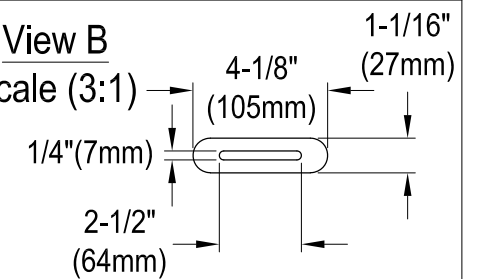

VTSQ713224

71" Acrylic Pedestal Tub with Drain

M14 x 120 (5 pcs)

Drain Hole Size

Scale (3:1)

View B

Scale (3:1)

Section A-A