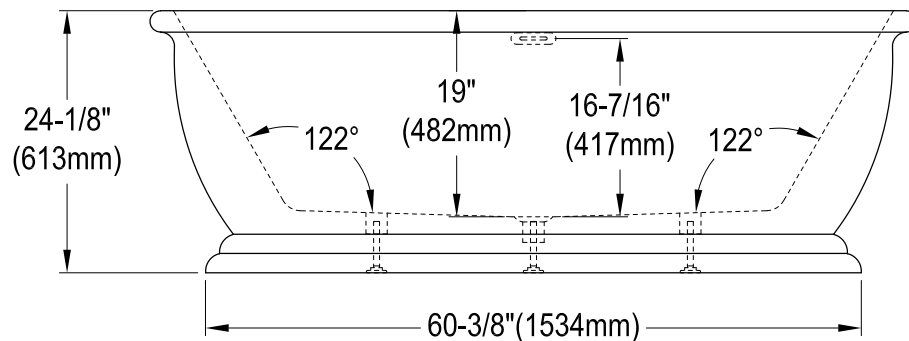

VTSQ713224

71" Acrylic Pedestal Tub with Drain

M14 x 120 (5 pcs)

Drain Hole Size

Scale (3:1)

View B

Scale (3:1)

Section A-A