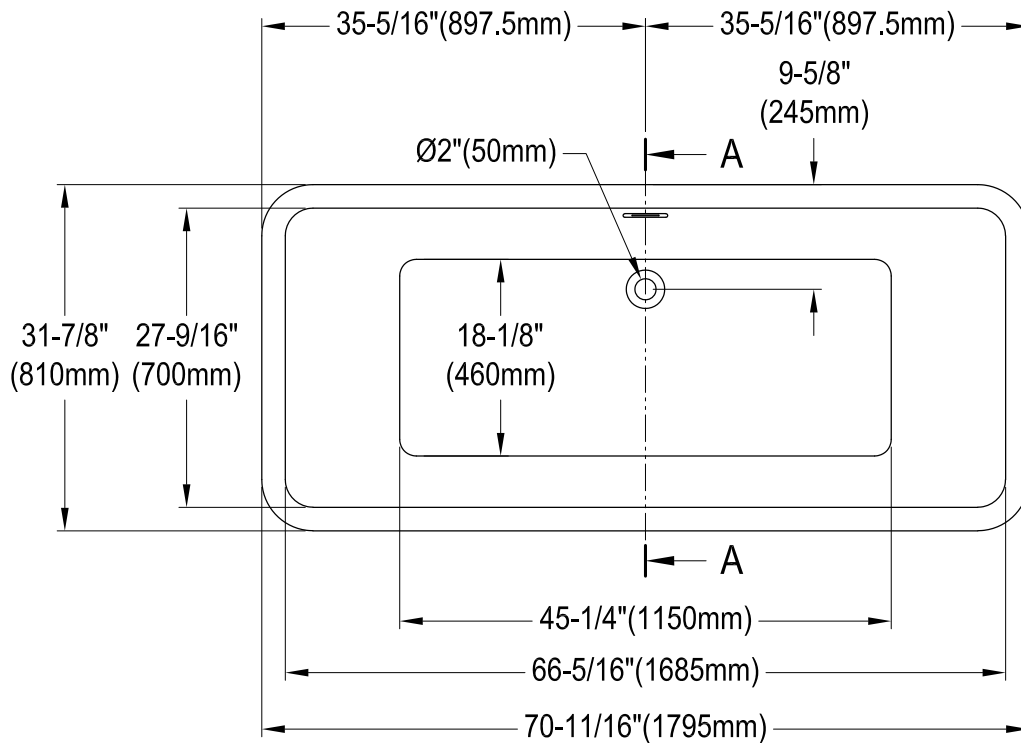

VTSQ713224

71" Acrylic Pedestal Tub with Drain

M14 x 120 (5 pcs)

Drain Hole Size

Scale (3:1)

View B

Scale (3:1)

Section A-A