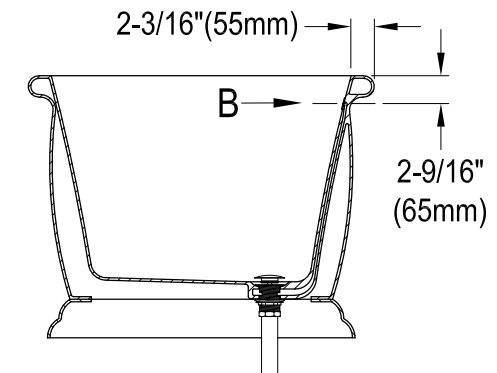

VTSQ713224

71" Acrylic Pedestal Tub with Drain

M14 x 120 (5 pcs)

Drain Hole Size

Scale (3:1)

View B

Scale (3:1)

Section A-A