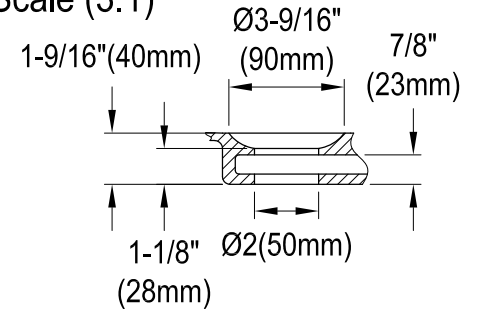

VTSQ713224

71" Acrylic Pedestal Tub with Drain

M14 x 120 (5 pcs)

Drain Hole Size

Scale (3:1)

View B

Scale (3:1)

Section A-A